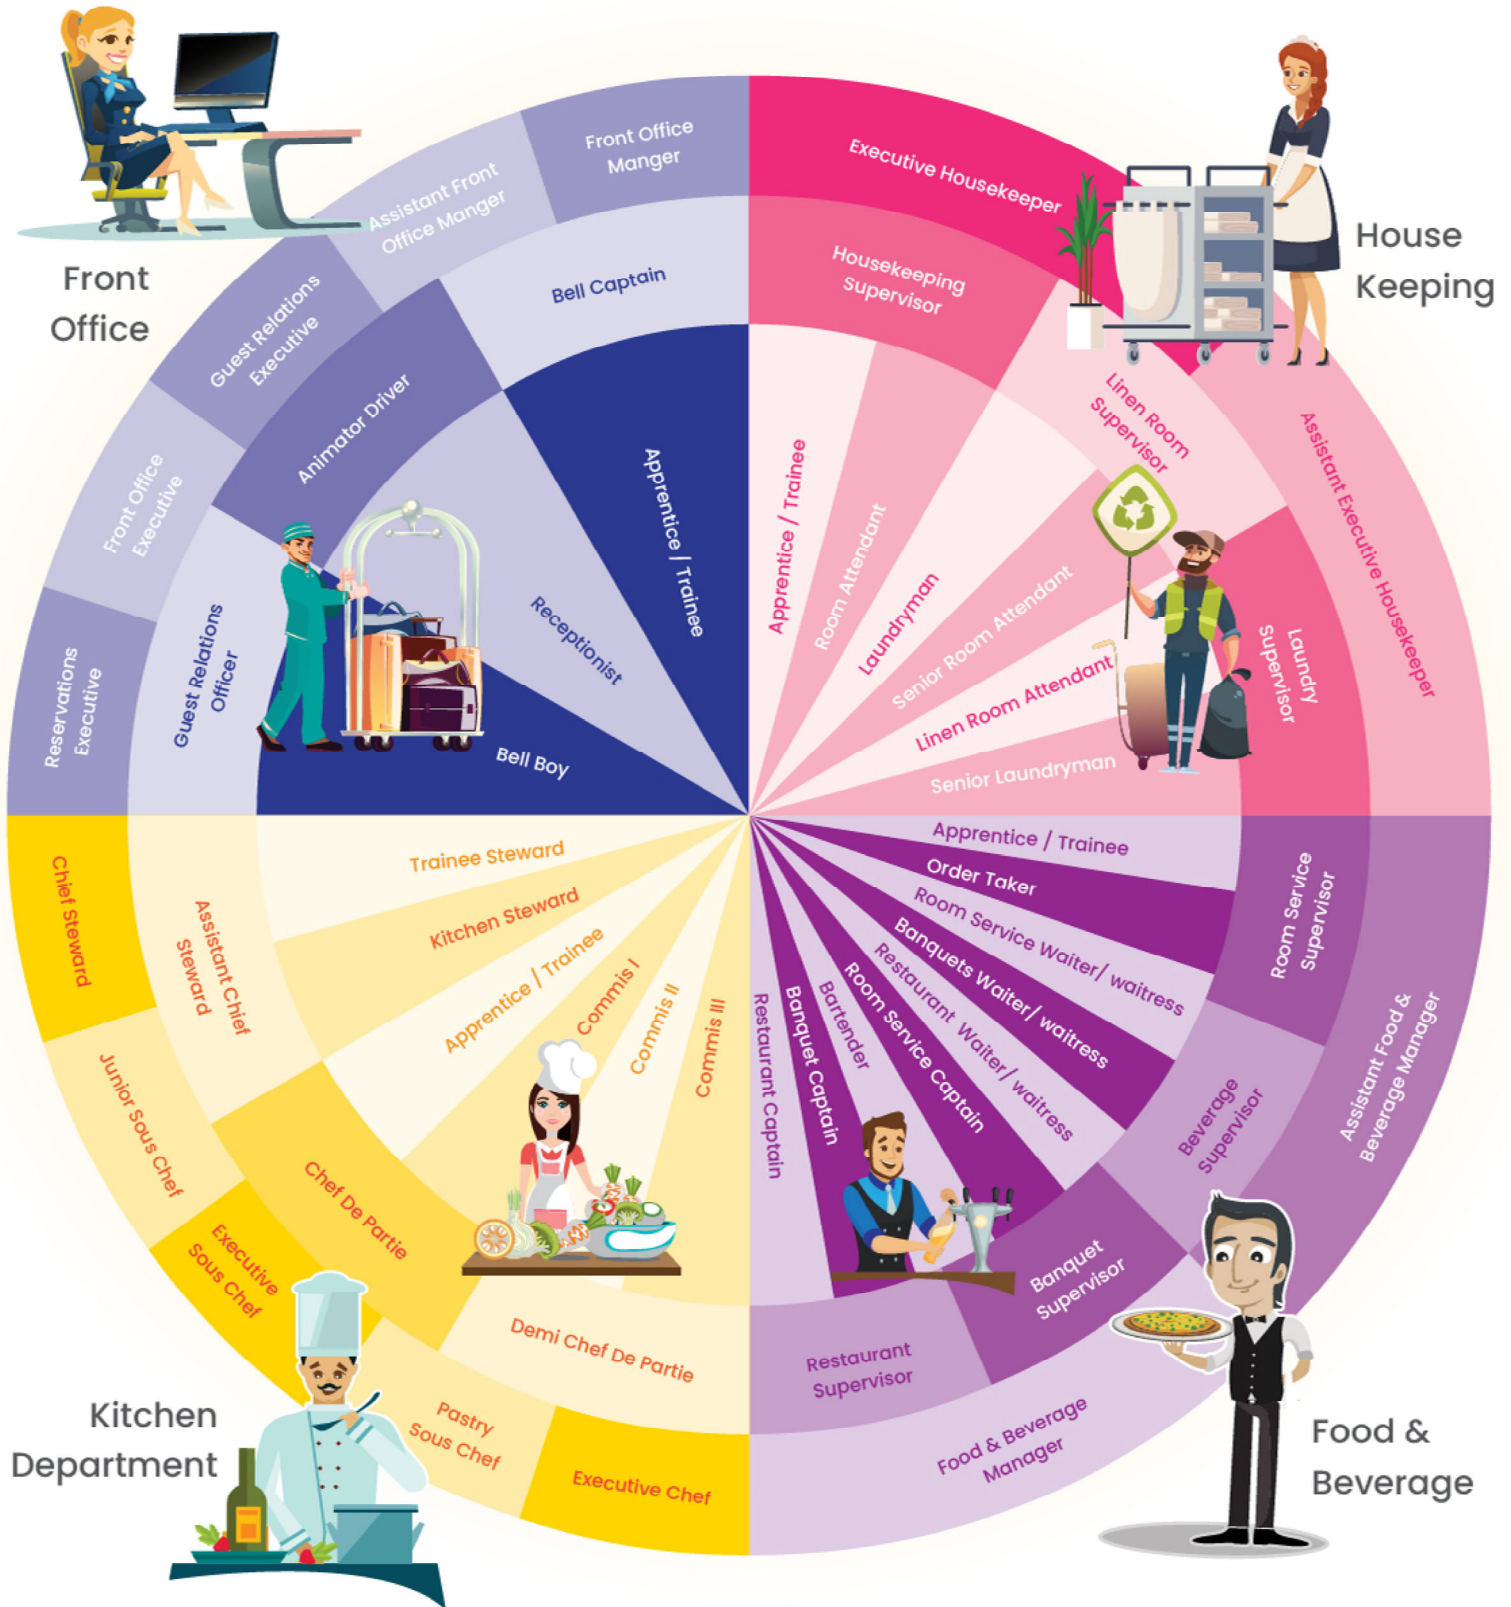

Careers in hotel industry

KEY

Entry Level (pink, purple, yellow, blue) Supervisory Level (pink, purple, yellow, blue) Executive Level (pink, purple, yellow, blue)